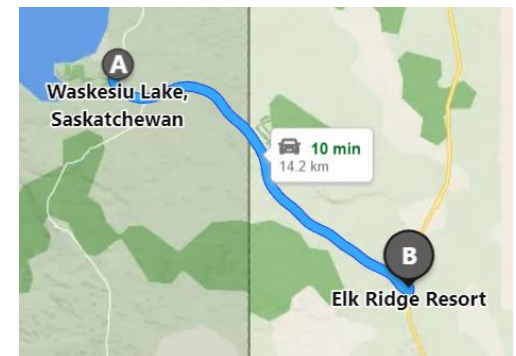

Accommodations Guide

Elk Ridge Resort

- **PGA Players Special Rates**
- Starting rates are $169 + taxes for lodge accommodations to $399 + Taxes for 3-bedroom cottages
- Contact Details: 1.844.306.4653 Website: [Elk Ridge Resort | Waskesiu Lake Area Hotel & Resort](#)
- Email: Reservations@elkridgeresort.com
- Box 13, Waskesiu Lake, HWY 264, S0J2Y0
- Upon Bookings: Please mention reserving rooms under PGA block

Elk Ridge on the Lake

- **Located in Waskesiu lake**
- Starting Rates are $169 + taxes for 1-bedroom suites to $279 + Taxes for 3-bedroom suite
- Contact Details: 1.844.306.4653
- Email: Reservations@elkridgeresort.com
- Upon Bookings: Please mention reserving rooms under PGA block

Hawood Inn

- **Located in Waskesiu lake**
- **Offers Lodge Accommodations**
- Contact Details: 306-663-5911 or 1-877-441-5544
- Email: hawood@sasktel.net

Kapasiwin Bungalows

- **Located in Waskesiu lake**
- **Offers Cabins**
- Contact Details: 1-877-963-5225
- Email: info@kapasiwin.com

Lost Creek Resort

- **Located in Waskesiu lake**
- **Offers Cottages**
- Contact Details: 306-663-5025 or 1-866-663-8622
- Email: lostcreekresort@sasktel.net

The Suites at Waskesiu

- **Located in Waskesiu lake**
- **Offers 1 and 2 bedroom suites**
- Contact Details: 306-663-4620
- Email: info@thesuitesatwaskesiu.com