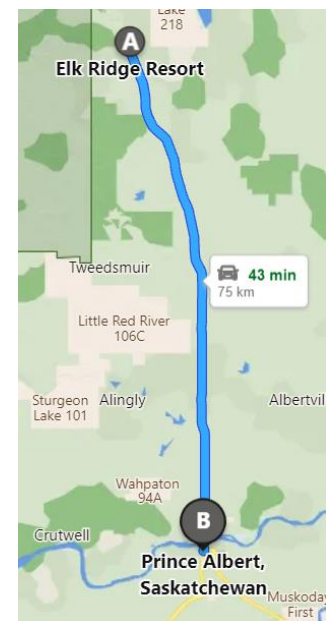

Hawood Inn

- **Located in Waskesiu lake**
- **Offers Lodge Accommodations**
- Contact Details: 306-663-5911 or 1-877-441-5544
- Email: hawood@sasktel.net

Kapasiwin Bungalows

- **Located in Waskesiu lake**
- **Offers Cabins**
- Contact Details: 1-877-963-5225
- Email: info@kapasiwin.com

Holiday Inn Express Hotel & Suites Prince Albert

- **Located in Prince albert, 96Km away from Elk Ridge Resort**
- **Offers hotel Rooms**
- Contact Details: 1-833-441-1256
- Email: ReservationDesk.com